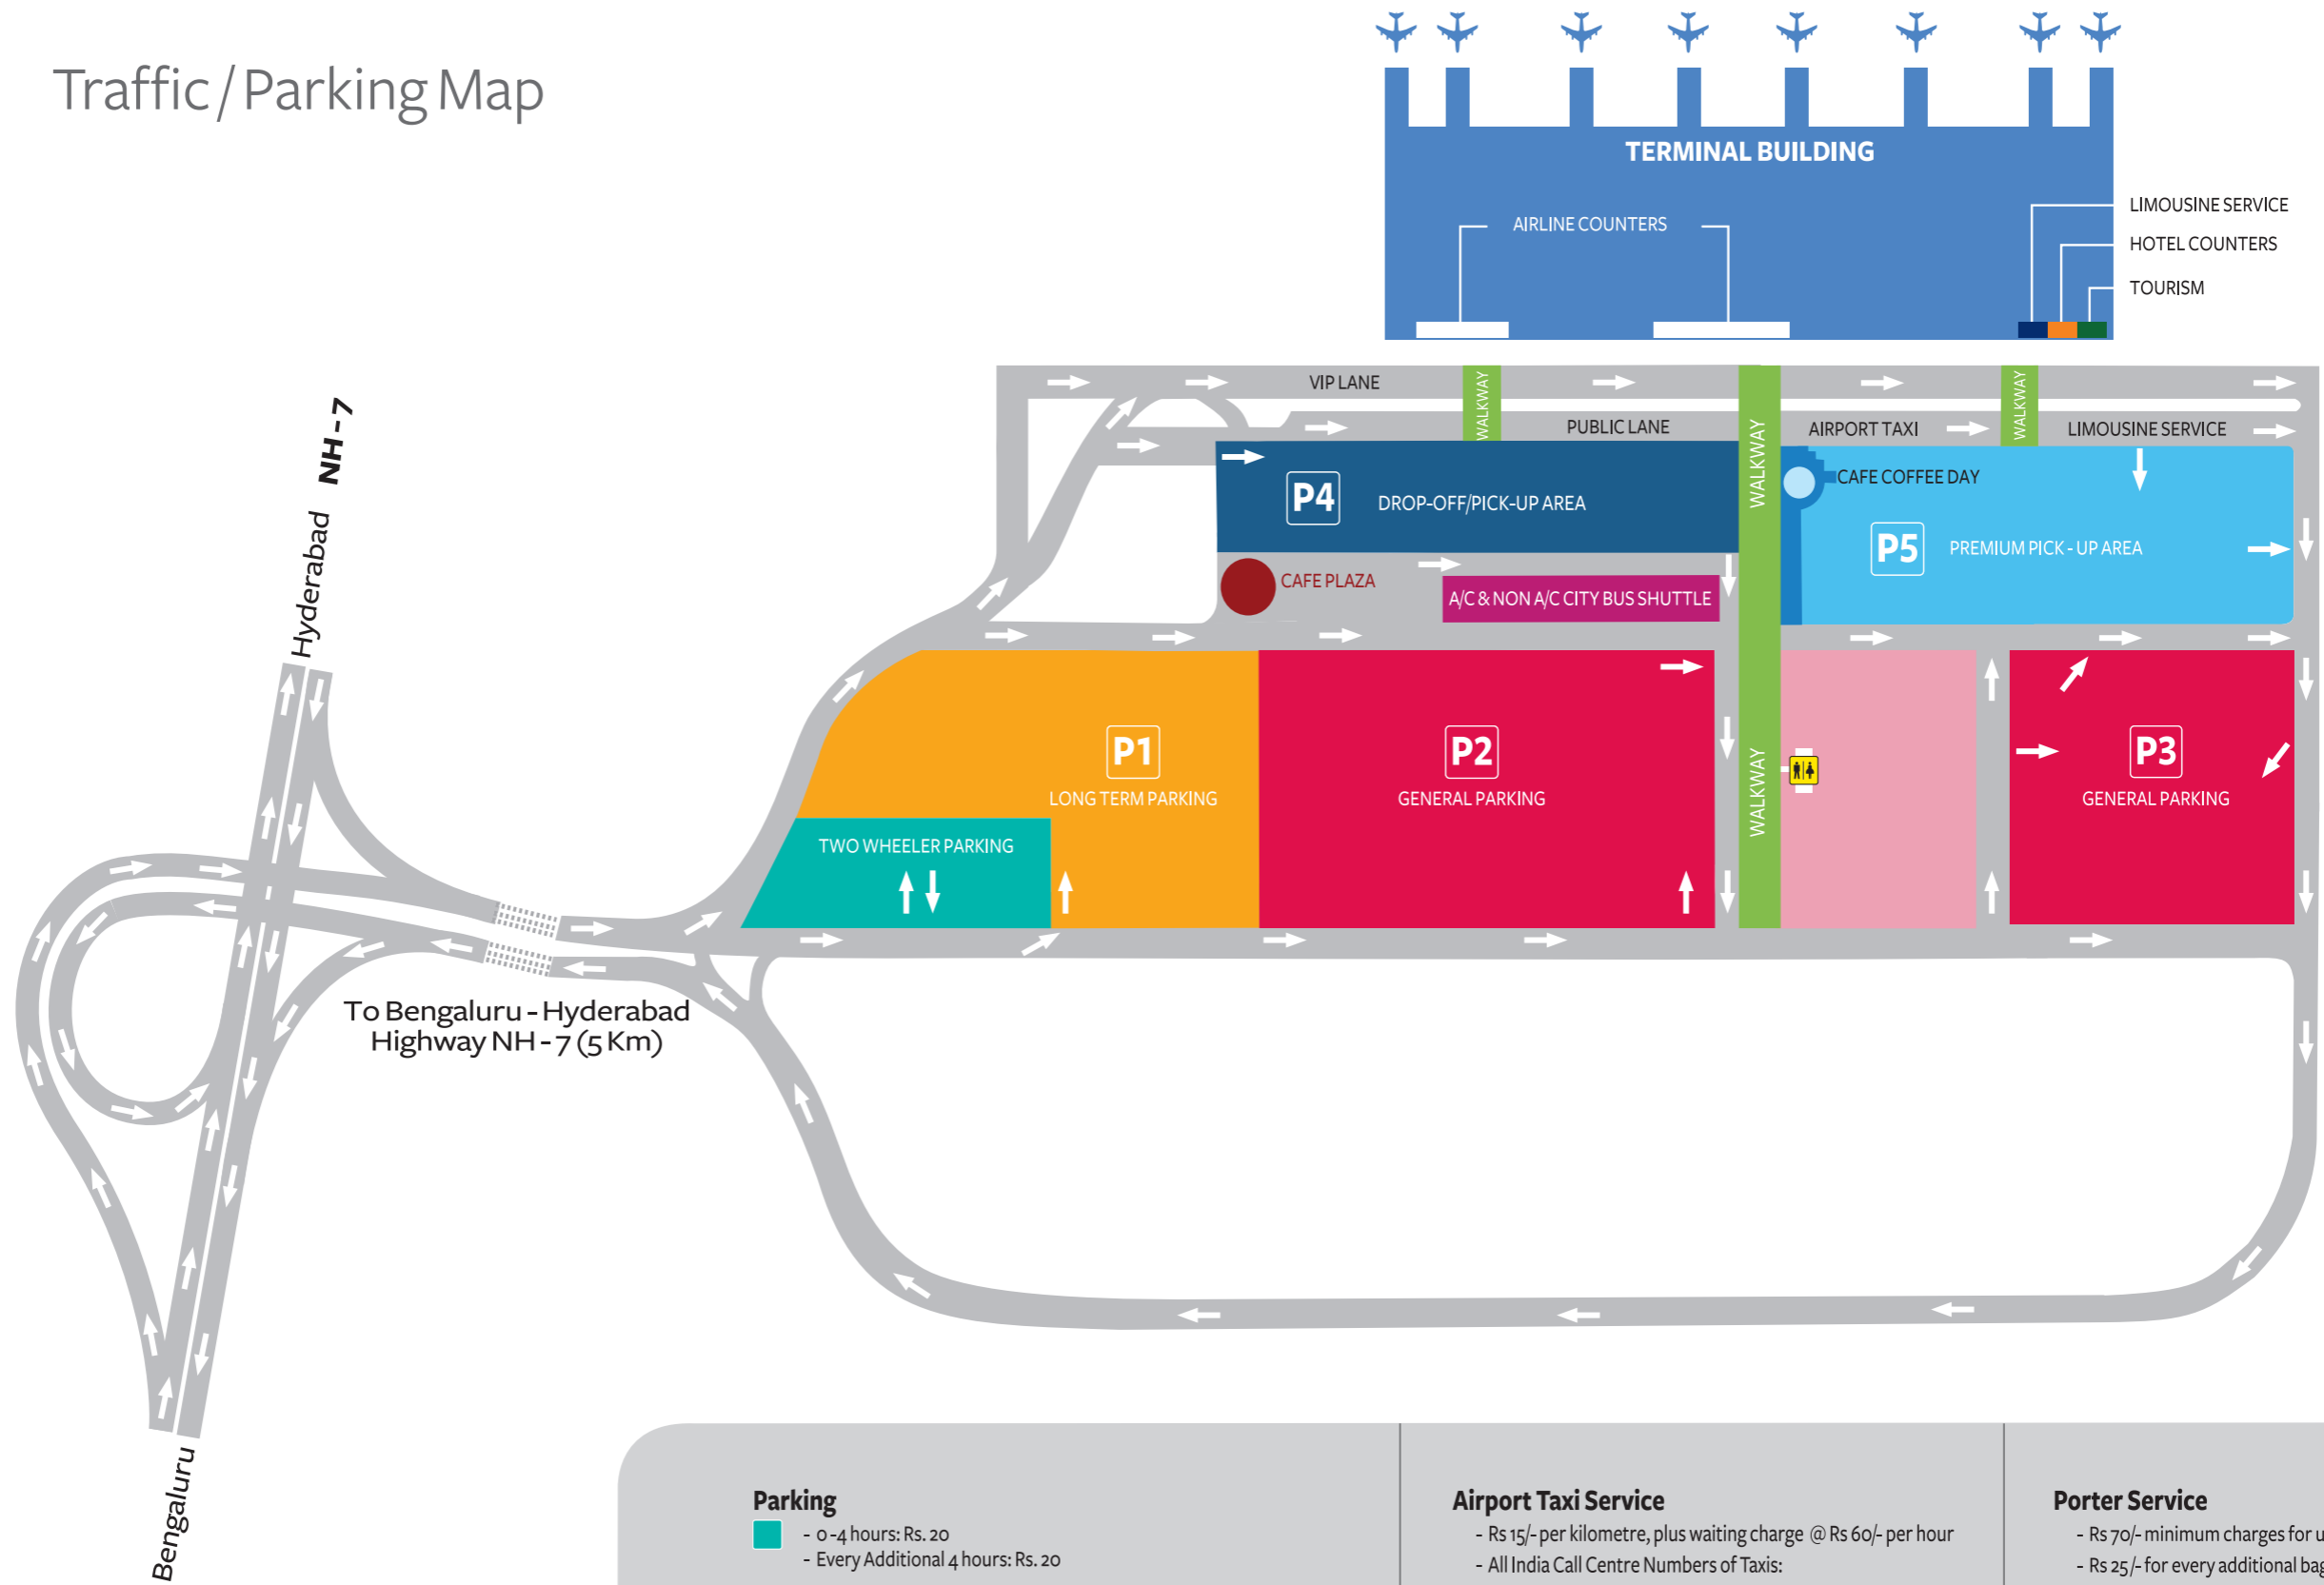

Traffic / Parking Map

Parking

- - 0-4 hours: Rs. 20
- Every Additional 4 hours: Rs. 20
- P1 - 0-4 hours: Rs. 60
- One day: Rs. 300
- Additional day: Rs. 200
- Monthly Pass: Rs. 5000
- P2 - 0-2 hours: Rs. 60
- Every additional 1 hour: Rs. 30
- Monthly Pass: Rs. 10000
- P3 - 0-2 hours: Rs. 60
- Every additional 1 hour: Rs. 30
- P4 - 0-10 minutes: Free
- Every additional 30 minutes: Rs. 80
- P5 - 0-30 minutes: Rs. 80
- Every additional 30 minutes: Rs. 80
- Monthly Pass: Rs. 25000

Airport Taxi Service

- Rs 15/- per kilometre, plus waiting charge @ Rs 60/- per hour
- All India Call Centre Numbers of Taxis:

EasyCabs 4343-4343

MERU 4422-4422

FT 4252-5555

Limousine and Car Rental Services

Hertz (0) 9972502292

HERTZ 6678-3810

Porter Service

- Rs 70/- minimum charges for upto three bags
- Rs 25/- for every additional bag
- Rs 250/- for group baggage (12bags)
- No Tips